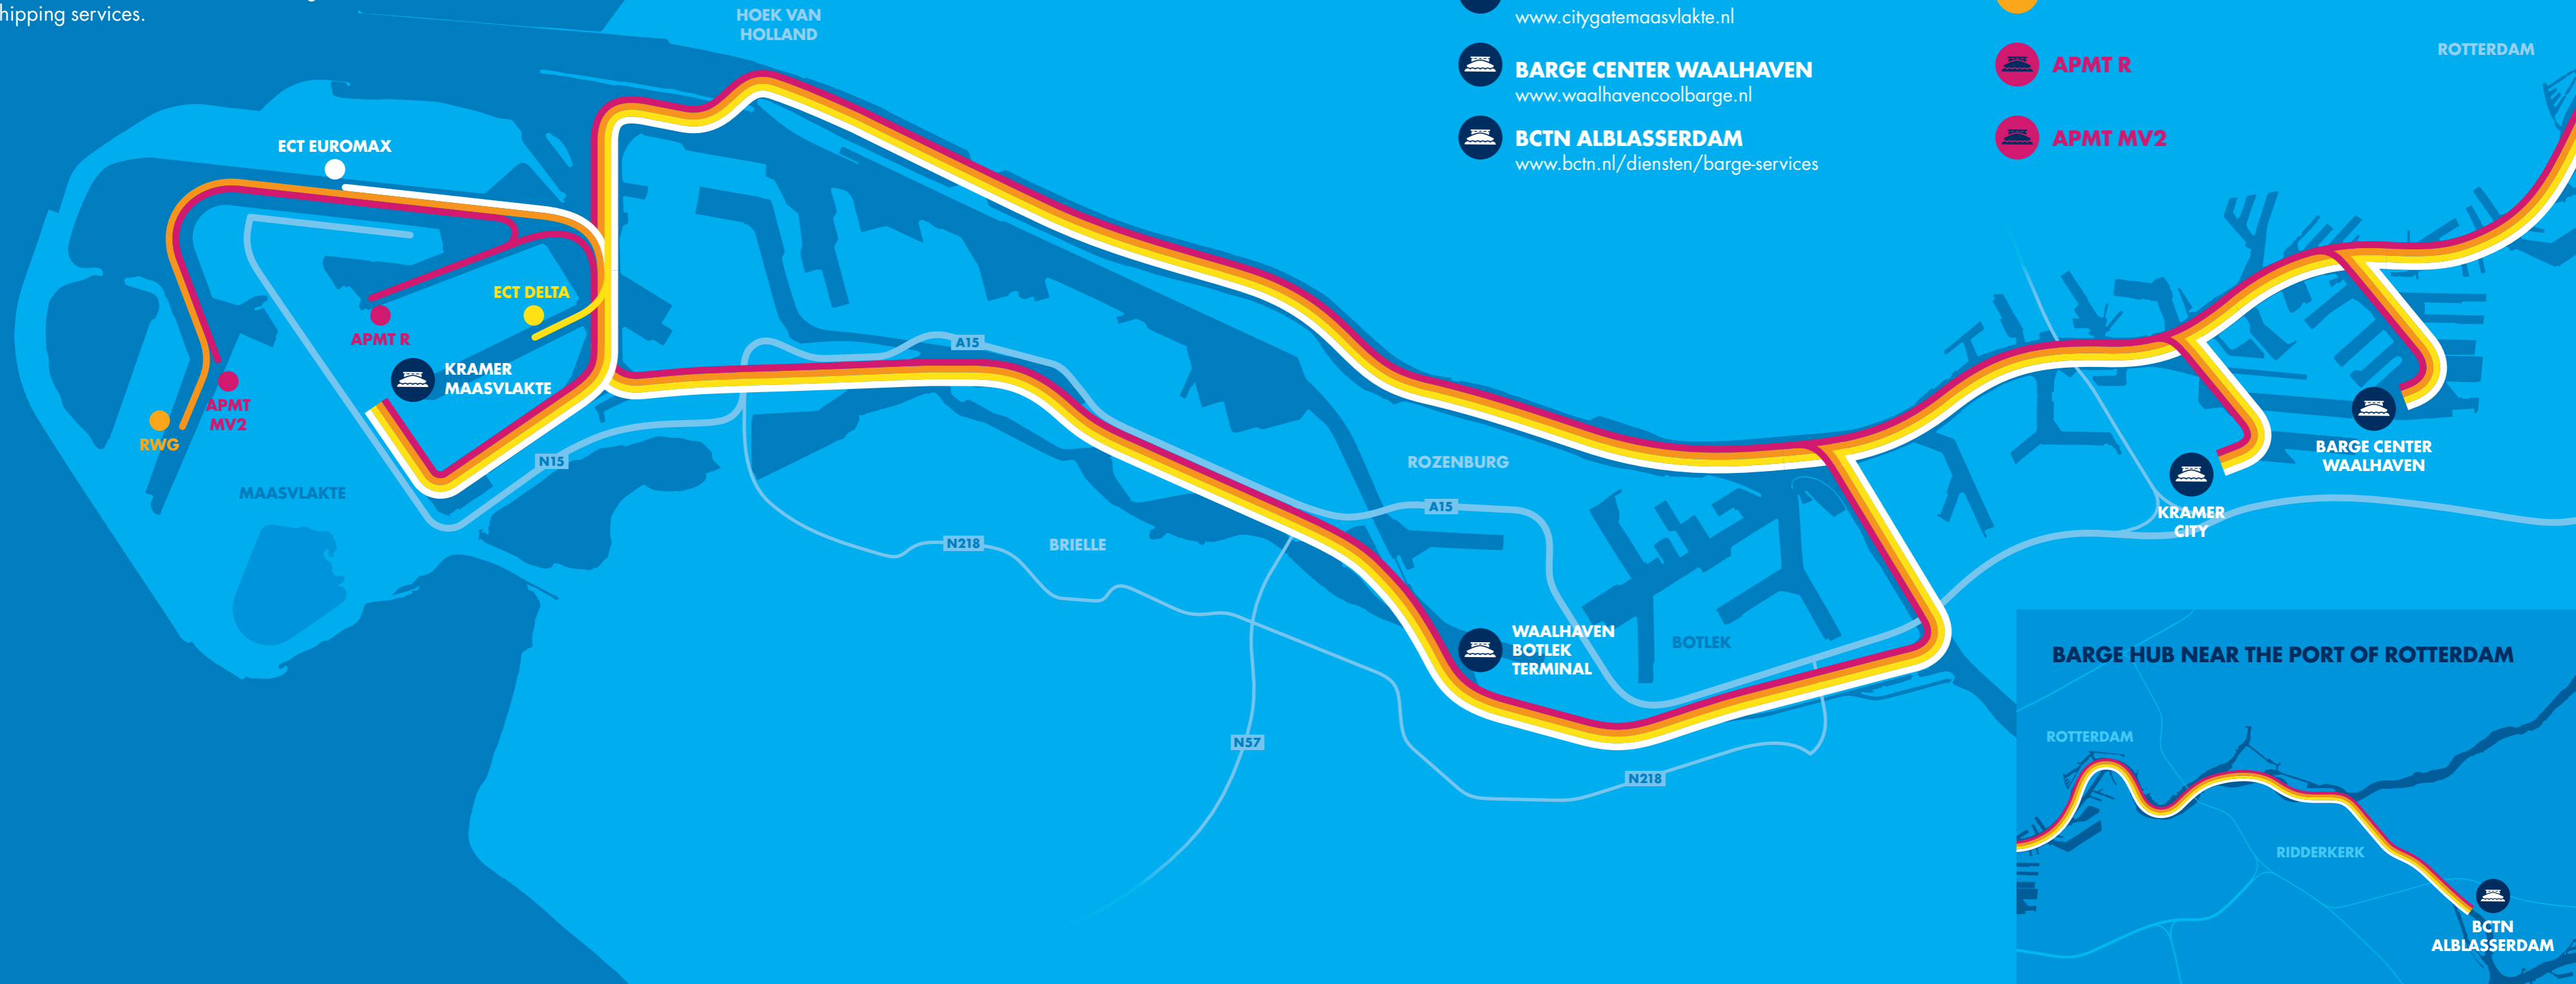

HUB NETWORK WITH DEDICATED INTRA PORT BARGE SHUTTLES

These barge hubs have dedicated barge services with 'fixed windows' at the deepsea terminals and sail between Waal-Eemhaven, Botlek and the Maasvlakte. Contact the barge hubs about their actual inland shipping services.

DEEPSEA TERMINALS MAASVLAKTE

- ECT EUROMAX**
- ECT DELTA**
- RWG**
- APMT R**
- APMT MV2**